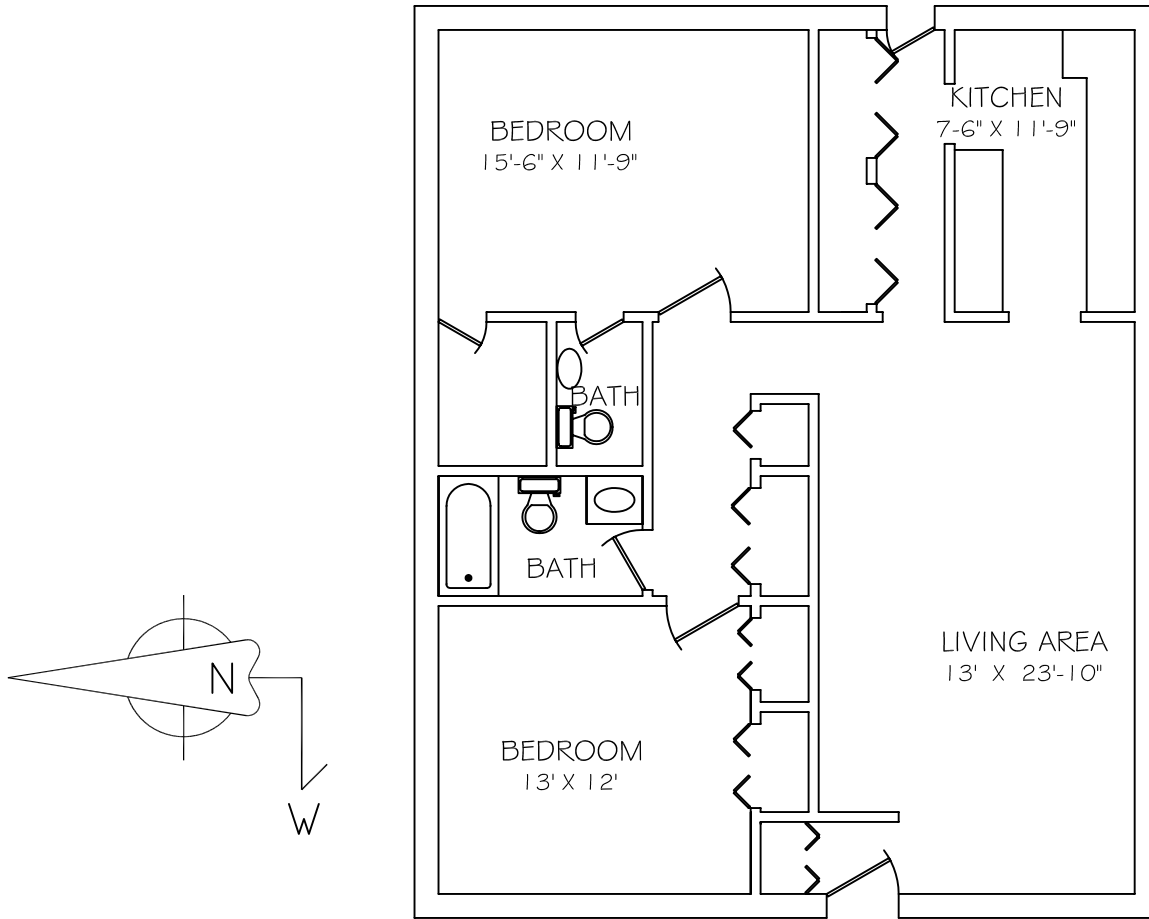

PARK LAWN APARTMENTS
TWO BEDROOM

TYPICAL FLOOR PLAN
(ACTUAL APARTMENT MAY VARY)

NOT TO SCALE
APPROXIMATELY 1,044 SQ. FT.
(DIMENSIONS SHOWN ARE APPROXIMATE)